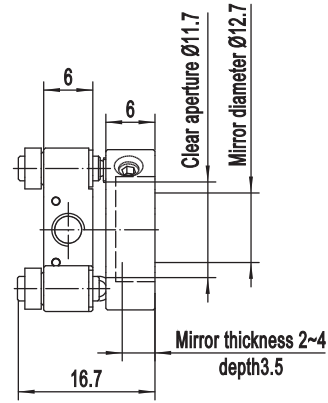

Mirror thickness 2~4
depth3.5

NMM8m

Mirror thickness 2~4
depth3.5

NMM10m

Mirror thickness 2~4
depth3.5

NMM12.7m